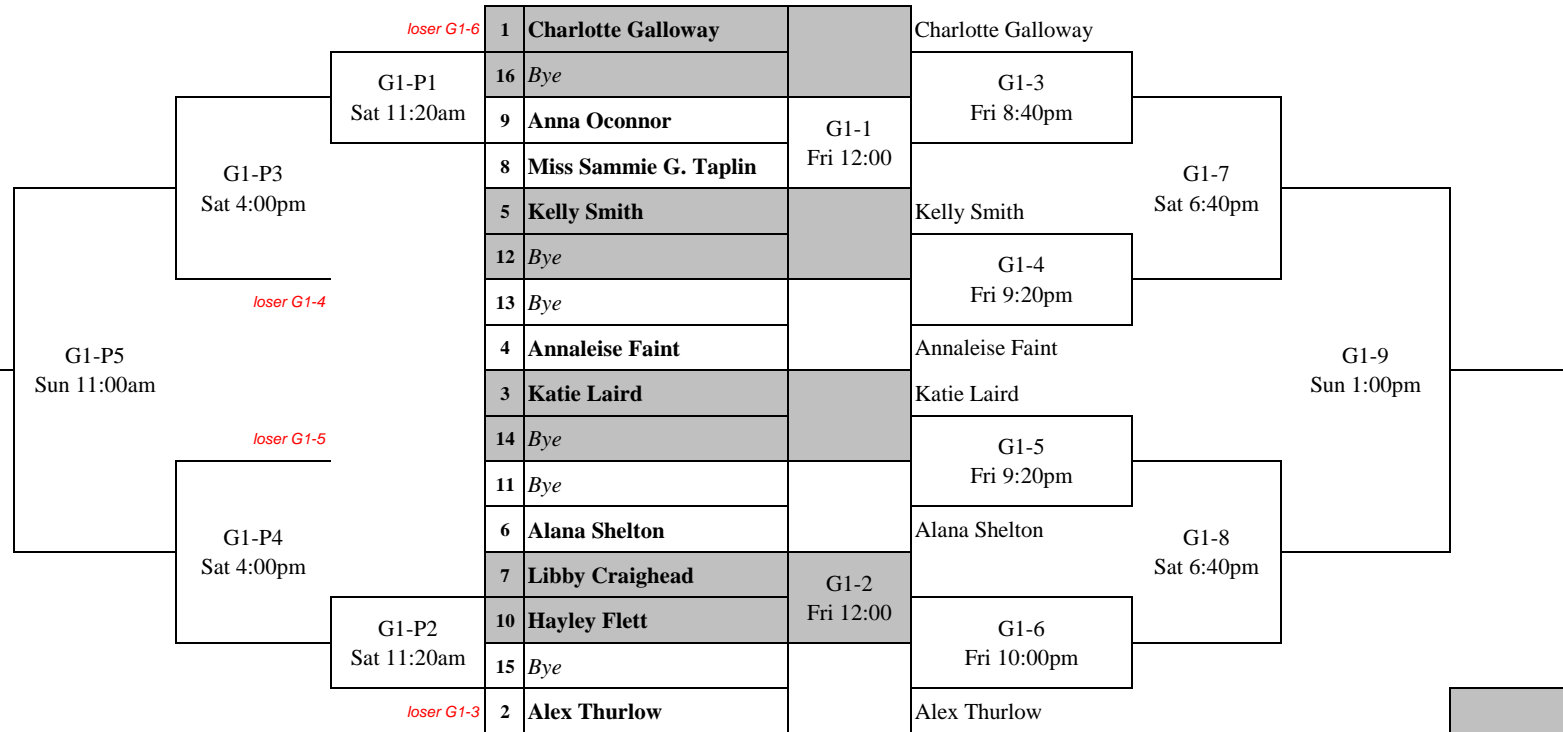

New Zealand Junior Open 2015

Girls Division 1

Special Plate

Championship

10 Draw			
Seeding	Grade	Code	Name
1	C1	WNMPCG	Charlotte Galloway
2	C1	SNSCAT	Alex Thurlow
3	C1	WKMCK2L	Katie Laird
4	C1	CDPNAEF	Annaleise Faint
5	C1	WKMCKAS	Kelly Smith
6	C2	AKRMAJS	Alana Shelton
7	C2	CBMCLRC	Libby Craighead
8	C2	SNCSSGT	Miss Sammie G. Taplin
9	C2	SNMKARO	Anna Oconnor
10	C2	SNSCHFF	Hayley Flett

Please Mark & Referee the next game
on the court you have just played.

Plate Classic

loser G1-P3

loser G1-P4

3-4 Playoff

Consolation Plate

loser G1-P1

loser G1-P2