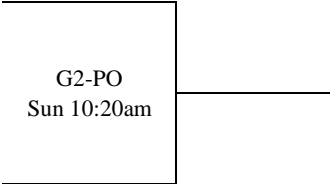

**Please Mark & Referee the next game
on the court you have just played.**

3-4 Playoff