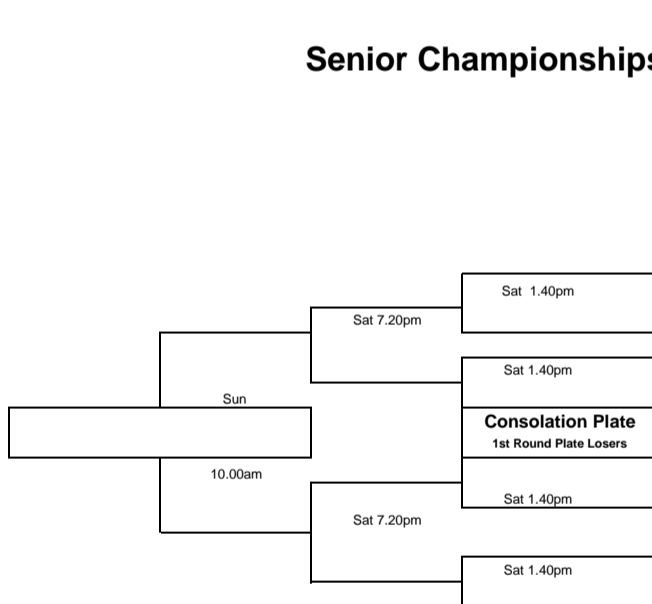

Rd 1 Losers to Plate

Rd 2 Losers to Special Plate

Special Plate

	Sun 10.00am

Plate

Frid		
9.40pm		Sun 10am
Frid		
9.40pm		

Rd 1 Plate Losers to Consolation Plate

Consolation Plate

	Sun 10.00am

Fleetline NZ Senior Nationals

Womens' Open Division Championship

Plate

Senior Championships Plates

3-4 Playoff

semi final losers

Fleetline NZ Senior Nationals

Womens' Division 1

Championship

Plate

First Round Champ Losers

Consolation Plate

First Rd Plate Losers

Special Plate

Second Rd Champ Losers