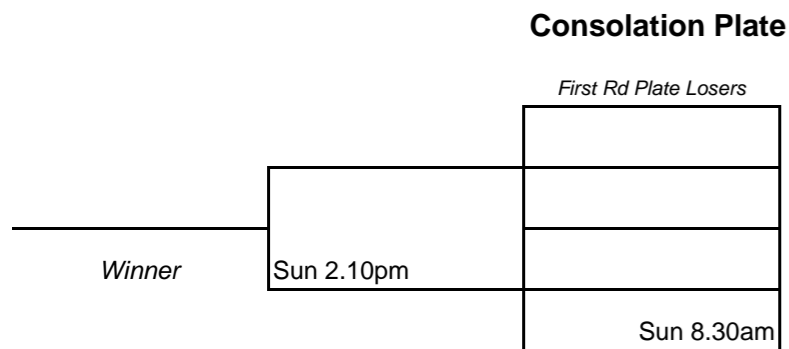

Second Rd Champ Losers

Play Off 3rd / 4th

Fleetline NZ Senior Nationals

Mens' Division 4

Championship

Fleetline NZ Senior Nationals

Mens' Division 5

Championship