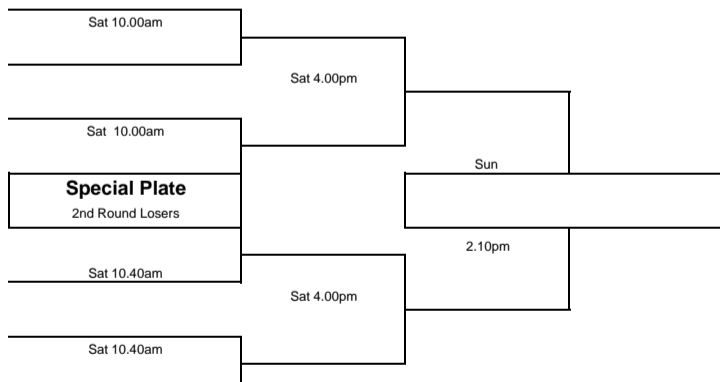

Special Plate

2nd Round Losers