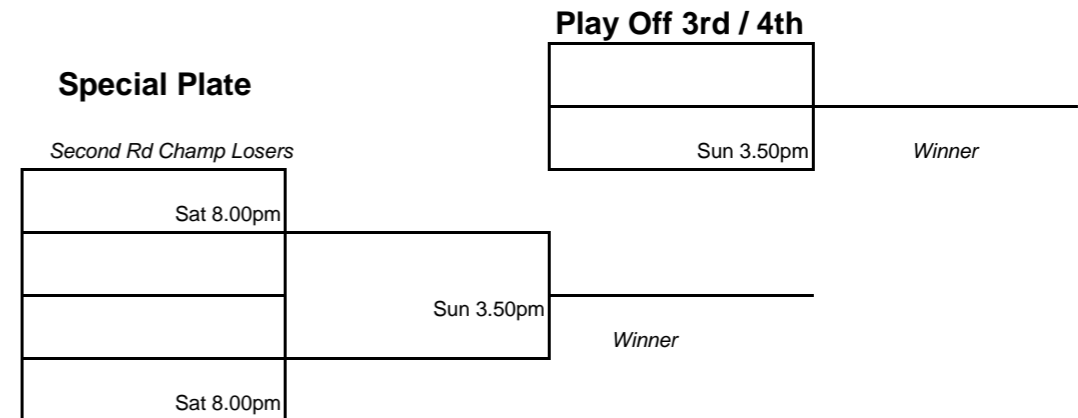

Consolation Plate

First Rd Plate Losers

Sat 9.20pm
Sat 9.20pm

Special Plate

Second Rd Champ Losers

Sat 8.00pm
Sat 8.00pm

Play Off 3rd / 4th

Sun 3.50pm