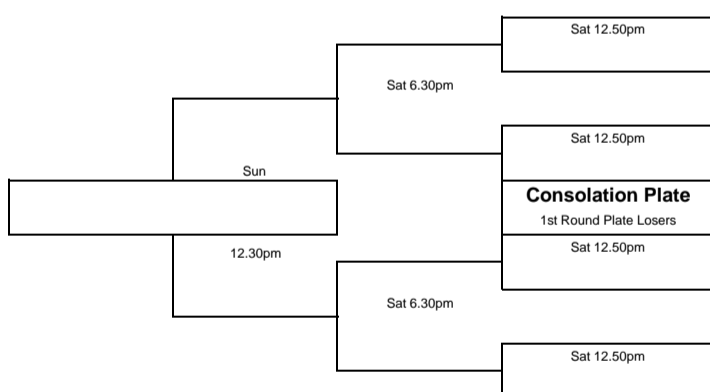

Fleetline NZ Senior Nationals

Mens' Open Division

Championship

Senior Championships Plates

3-4 Playoff

semi final losers

Sat 4.00pm

Classic Plate