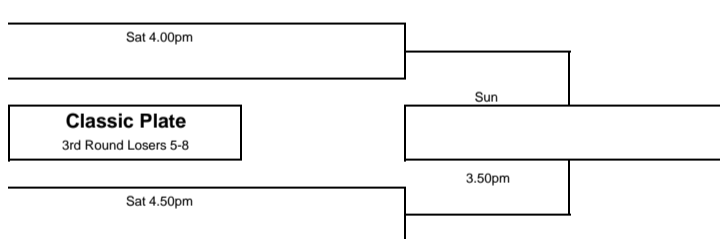

Classic Plate

3rd Round Losers 5-8