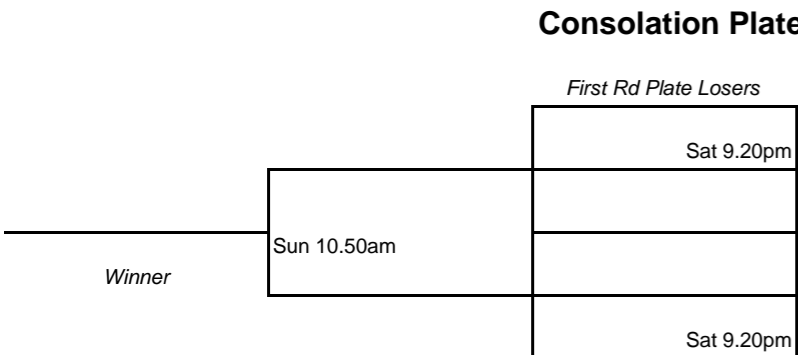

Consolation Plate

First Rd Plate Losers

Sat 9.20pm
Sat 9.20pm