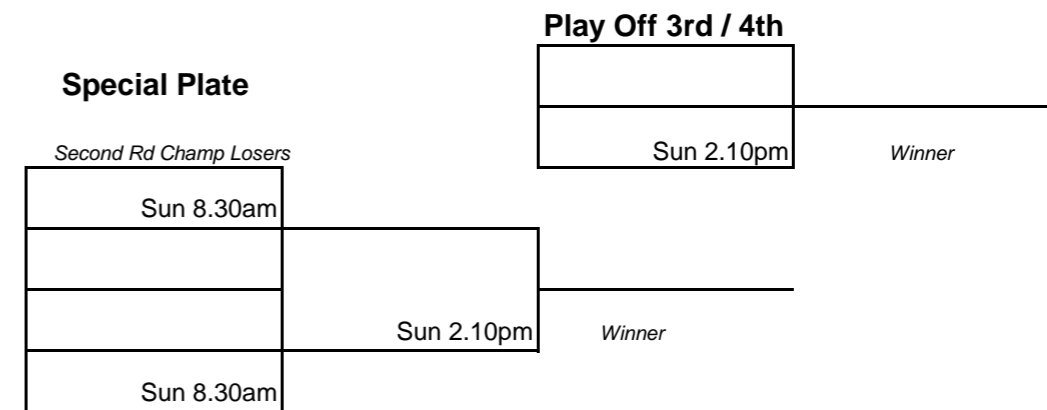

Second Rd Champ Losers

Play Off 3rd / 4th

Fleetline NZ Senior Nationals

Mens' Division 4

Championship

Fleetline NZ Senior Nationals

Mens' Division 5

Championship