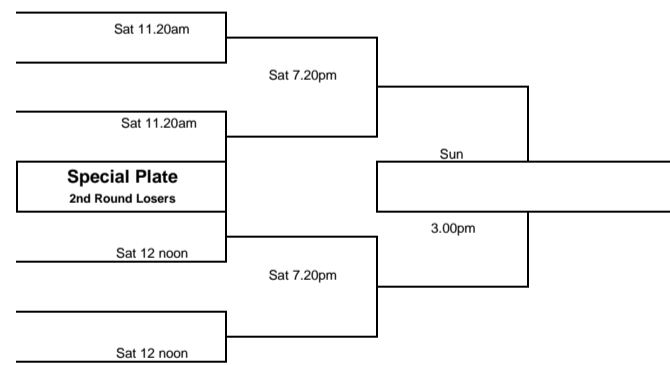

	Sun 10.00am

Fleetline NZ Senior Nationals

Womens' Open Division Championship

Plate

Senior Championships Plates

3-4 Playoff

semi final losers

Fleetline NZ Senior Nationals