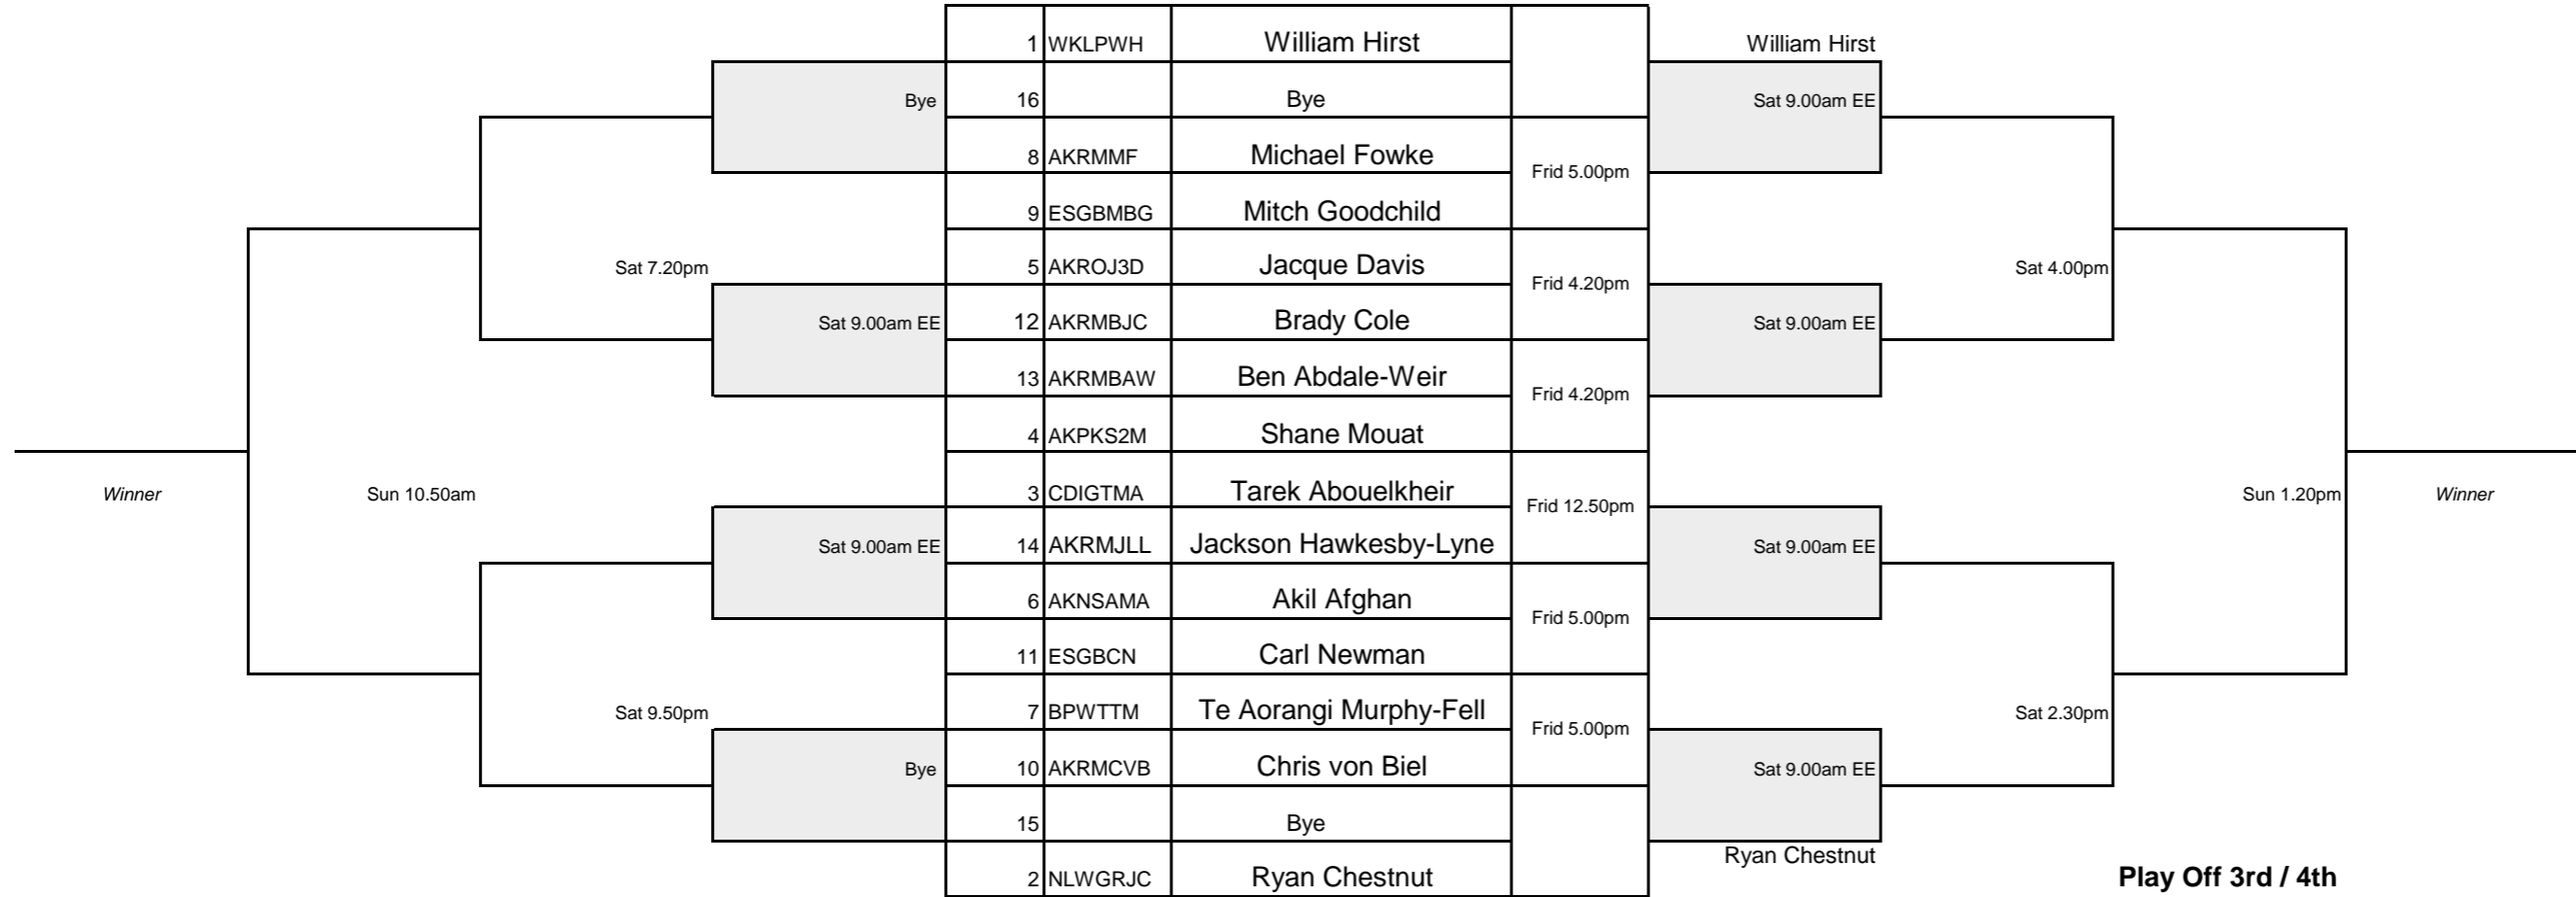

Fleetline NZ Senior Nationals

Mens' Division 2

Championship

Plate

First Round Champ Losers