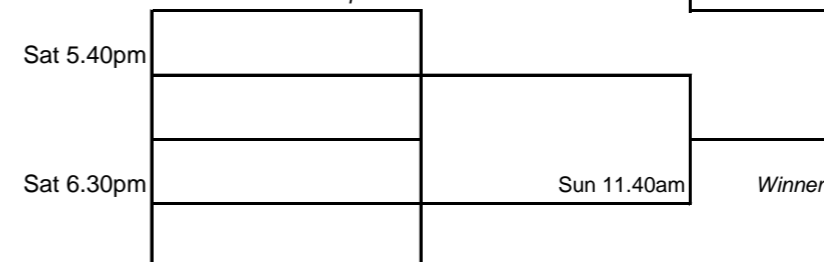

	Sun 10.00am

Fleetline NZ Senior Nationals

Womens' Open Division Championship

Plate

Senior Championships Plates

3-4 Playoff

semi final losers

Fleetline NZ Senior Nationals

Womens' Division 1

Championship

Plate

First Round Champ Losers

Consolation Plate

First Rd Plate Losers

Special Plate

Second Rd Champ Losers

Play Off 3rd / 4th

Womens Division 2

Championship

		Name	
1	AKPMRLS	Thurs 6.50pm	Ruby Saies
8	AKRONF		Naomi Fellows
5	AKRMRU	Thurs 6.50pm	Roen Unger
4	AKROJN		Jo Noonan
3	AKRMJS	Thurs 6.10	Jade Stratford
6	AKRMAJS		Alana Shelton
7	AKROKOD	Sat 8.30am	Kylie O'Donnell
2	BPTAWS		Waimarie Sylvester