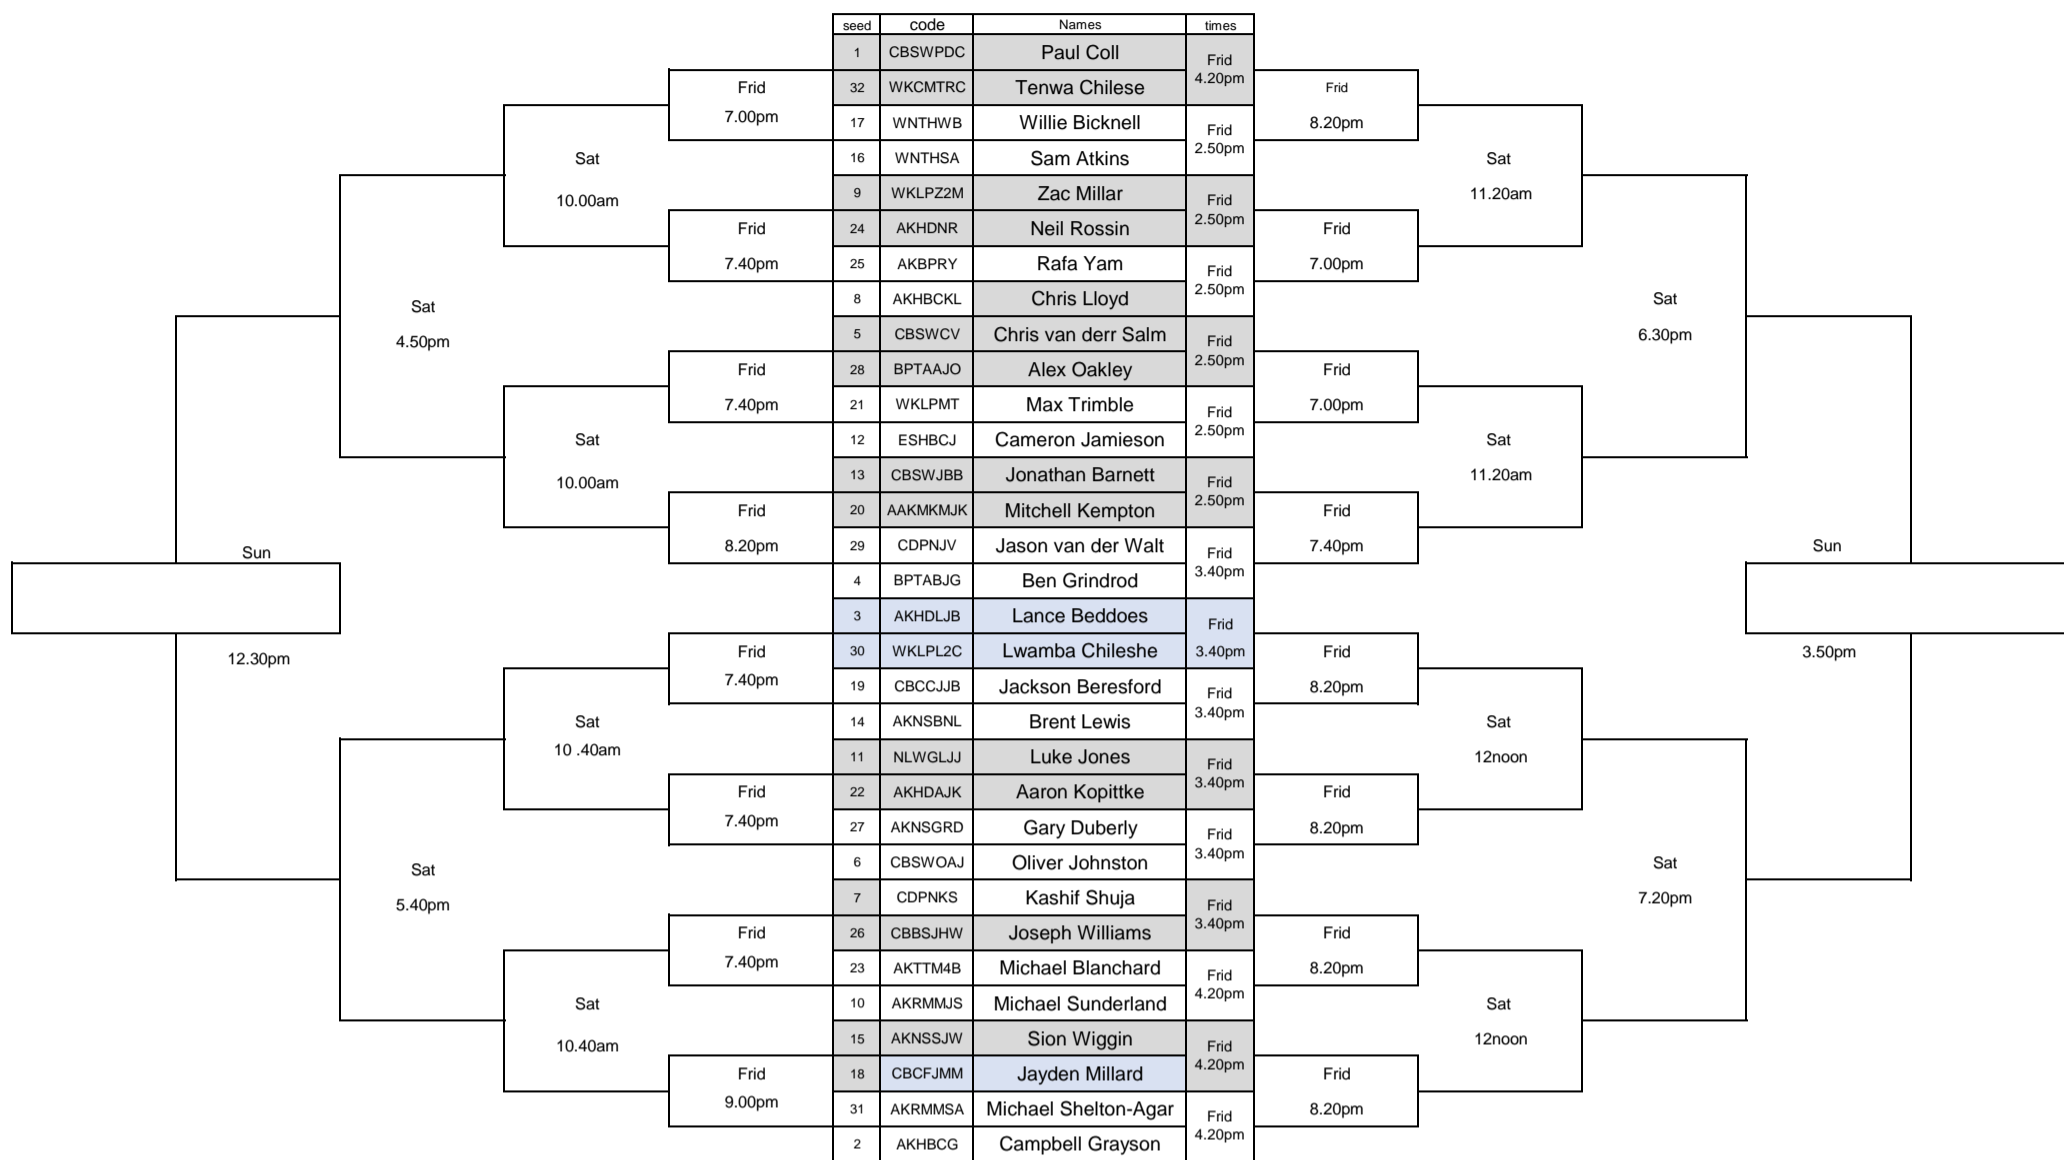

Fleetline NZ Senior Nationals

Mens' Open Division

Championship

Senior Championships Plates

3-4 Playoff

semi final losers

Sat 4.00pm

Classic Plate