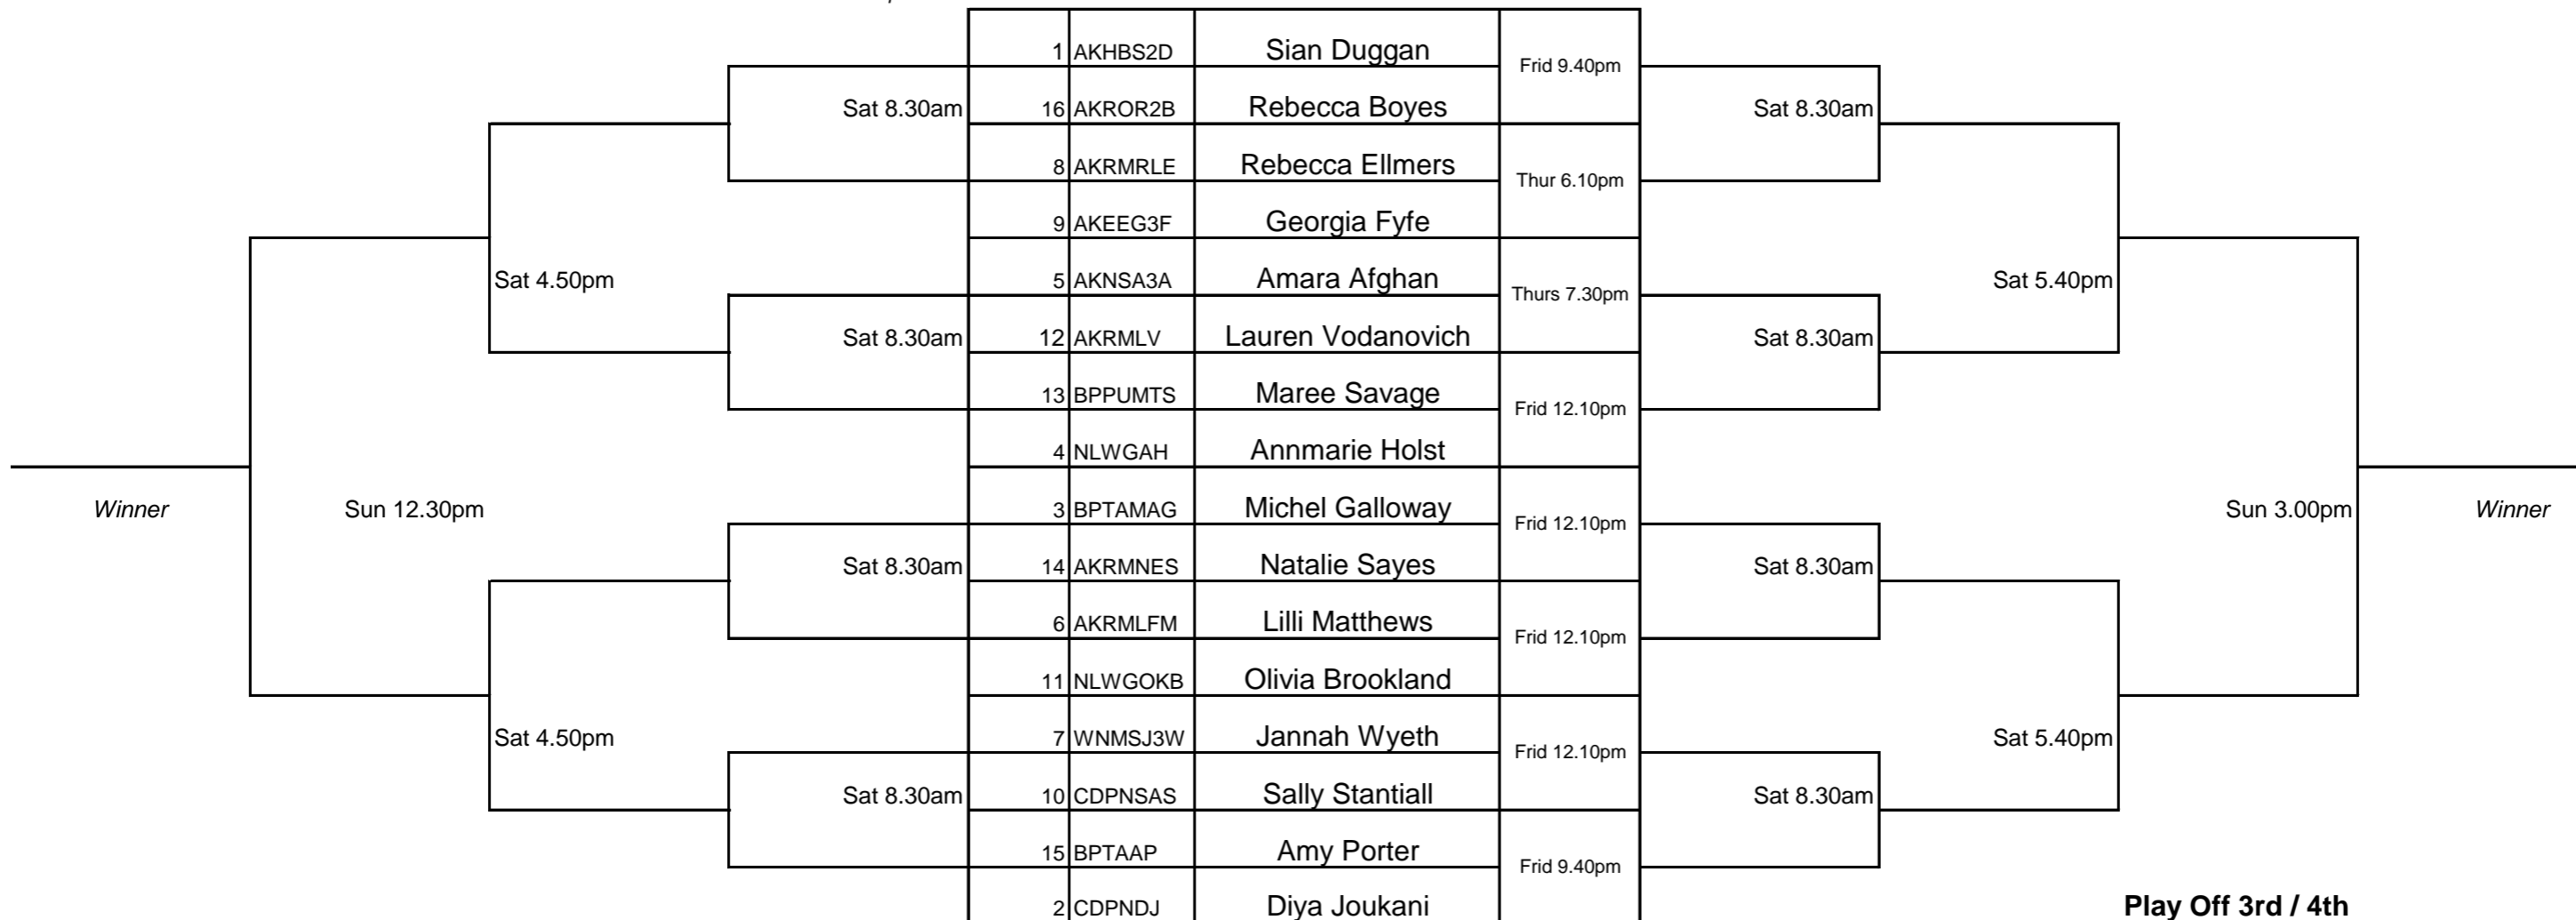

Fleetline NZ Senior Nationals

Womens' Division 1

Championship

Plate

First Round Champ Losers

Womens Division 2

Championship

		Name	
1	AKPMRLS	Thurs 6.50pm	Ruby Saies
8	AKRONF		Naomi Fellows
5	AKRMRU	Thurs 6.50pm	Roen Unger
4	AKROJN		Jo Noonan
3	AKRMJS	Thurs 6.10	Jade Stratford
6	AKRMAJS		Alana Shelton
7	AKROKOD	Sat 8.30am	Kylie O'Donnell
2	BPTAWS		Waimarie Sylvester

Rd 1 Losers to Plate

Rd 2 Losers to Special Plate

Special Plate

Sun 3.00pm

Plate

Sat 3.20pm		Sun 3.00pm
Sat 3.20pm		

Rd 1 Plate Losers to Consolation Plate

Consolation Plate

Sun 1.20pm