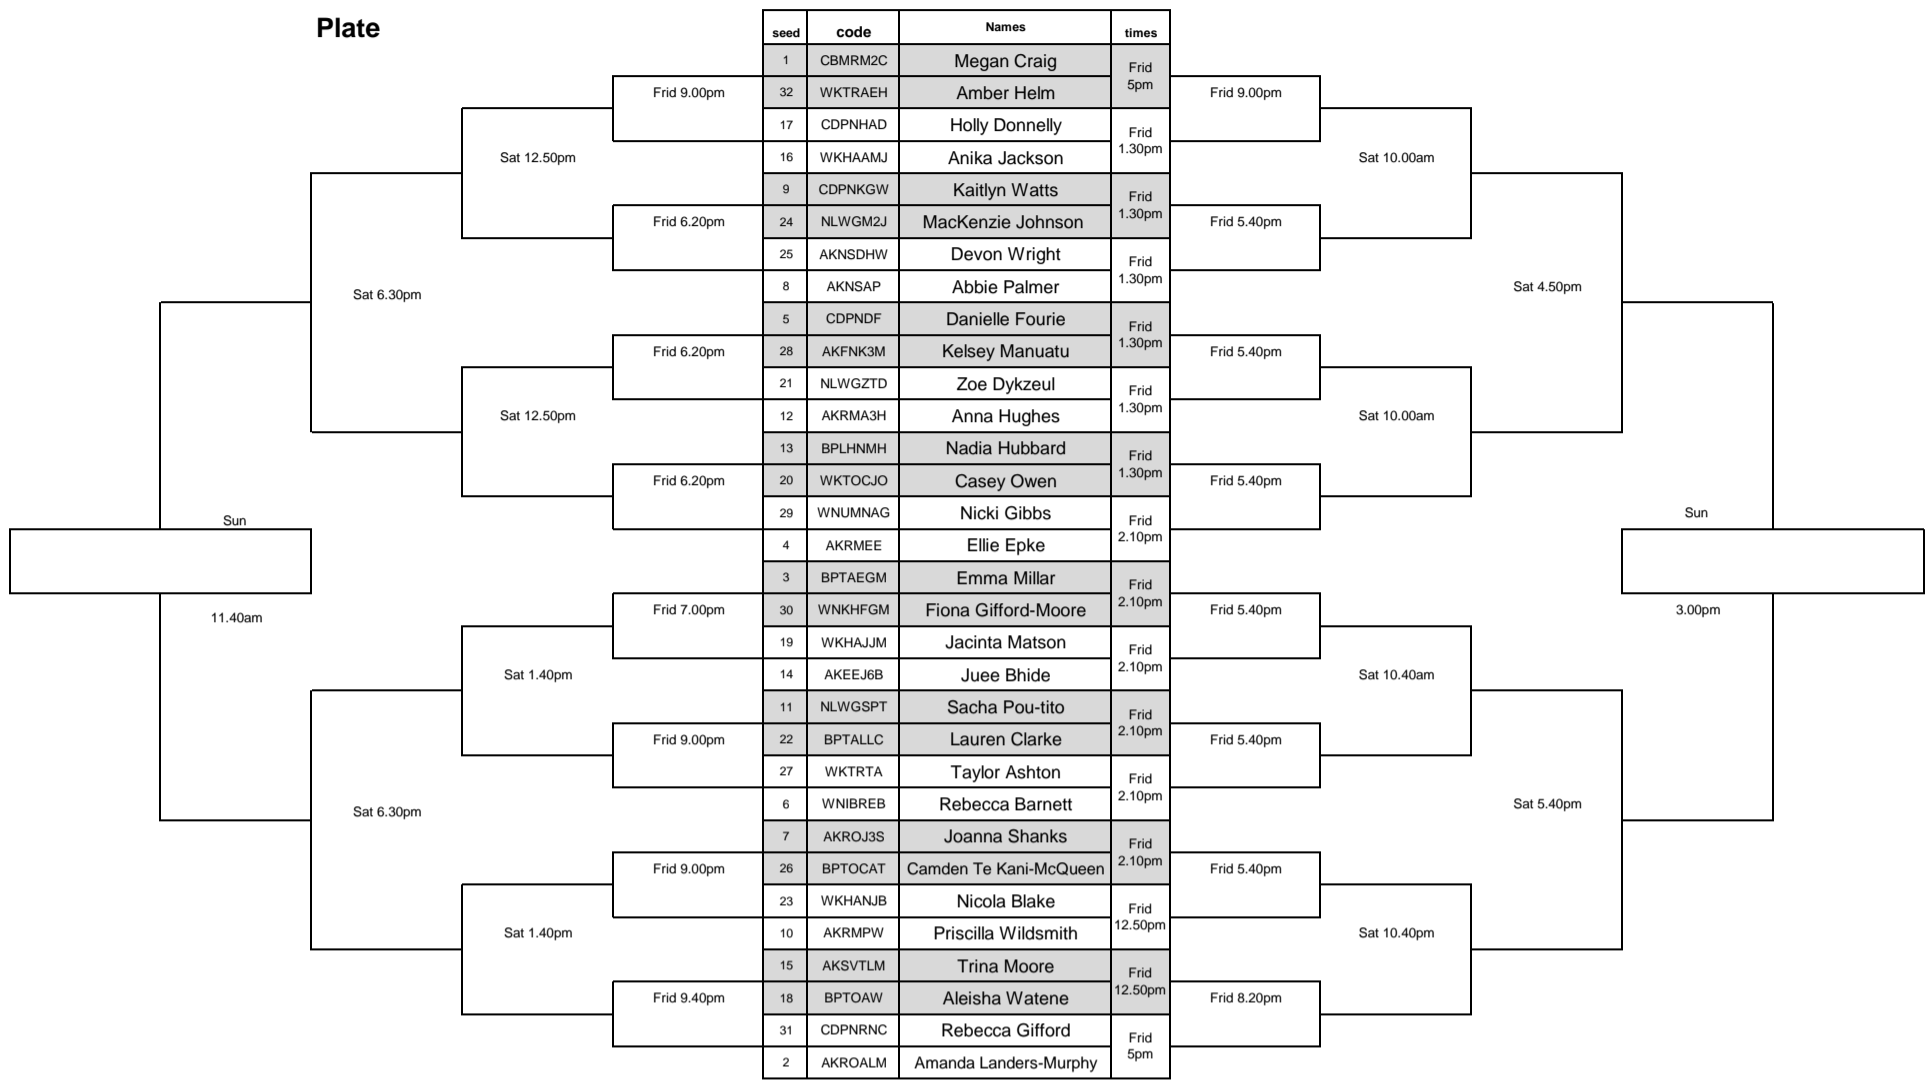

	Sun 10.00am

Fleetline NZ Senior Nationals

Womens' Open Division Championship

Plate

Senior Championships Plates

3-4 Playoff

semi final losers

Fleetline NZ Senior Nationals