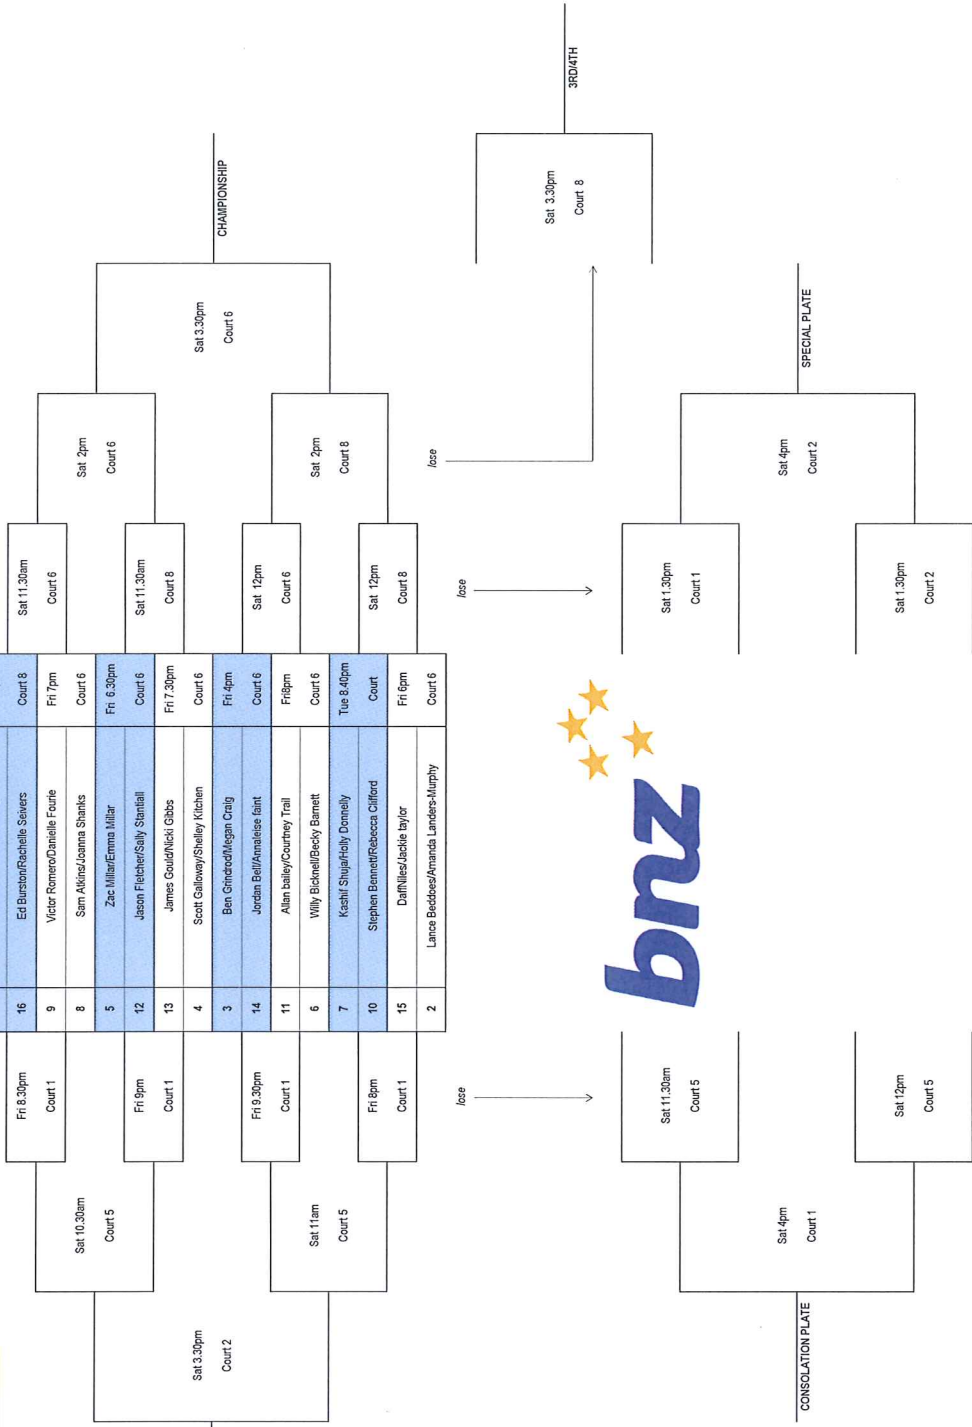

BIG BARREL 2016 NZ DOUBLES
SPORT MANAWATU WOMENS OPEN

**BIG BARREL 2016 NZ DOUBLES
BNZ MIXED OPEN**

SEED	NAMES	TIMES
1	Even Williams/Joelle King	Fri 6pm Court 6
16	Ed Burston/Rachelle Stivers	Sat 11.30am Court 6
9	Victor Romero/Danielle Foutie	Fri 7pm Court 6
8	Sam Atkins/Joanna Shanks	Fri 6.30pm Court 6
5	Zac Millar/Emma Millar	Fri 6.30pm Court 6
12	Jason Fletcher/Sally Stantall	Fri 7.30pm Court 6
13	James Gould/Nick Gibbs	Fri 7.30pm Court 6
4	Scott Galloway/Shelley Kitchen	Fri 4pm Court 6
3	Ben Grindrod/Megan Craig	Fri 6pm Court 6
14	Jordan Bell/Amanda Iain	Fri 8pm Court 6
11	Alan Bailey/Courtney Trol	Fri 8pm Court 6
6	Willy Bicknell/Becky Barnett	Tue 8.40pm Court 6
7	Kashi Shuja/Holly Donnelly	Fri 6pm Court 6
10	Stephen Bennett/Rebecca Clifford	Fri 6pm Court 6
15	DafNiles/Jackie Taylor	Fri 6pm Court 6
2	Lance Beckles/Amanda Lander-Murphy	Fri 6pm Court 6

BIG BARREL 2016 NZ DOUBLES

SOS MENS 35+

BIG BARRELL 2016 NZ DOUBLES
COPTHORNE NZ WOMEN 35+

Copthorne
PALMERSTON NORTH

BIG BARRELL 2016 NZ DOUBLES
RUTHERFORD FITNESS MEN 50+

Time	Seed	Name	Winners
Friday 7pm Court 8	1	Mark Millar/Rob Walker	
	6	Keith Hughes/Stuart Hilton	
Friday 7.30pm Court 8	2	Richard Hoare/Nick Mita	
	5	Glen Dunnett/Dave McLeod	
Tuesday 8.10pm Court	3	Mark Gunning/Rob Brownrigg	
	4	Ed Burston/Rick Pene	

Winners to Championship, Losers to Plate

Time	Court	Winners
Sat 9am	Court 6	
Sat 12.30pm	Court 6	
Sat 3pm	Court 6	

Time	Court	Winners
Sat 9.30am	Court 5	
Sat 2pm	Court 5	
Sat 4.30pm	Court 1	

BIG BARREL 2016 NZ DOUBLES MENS SOCIAL