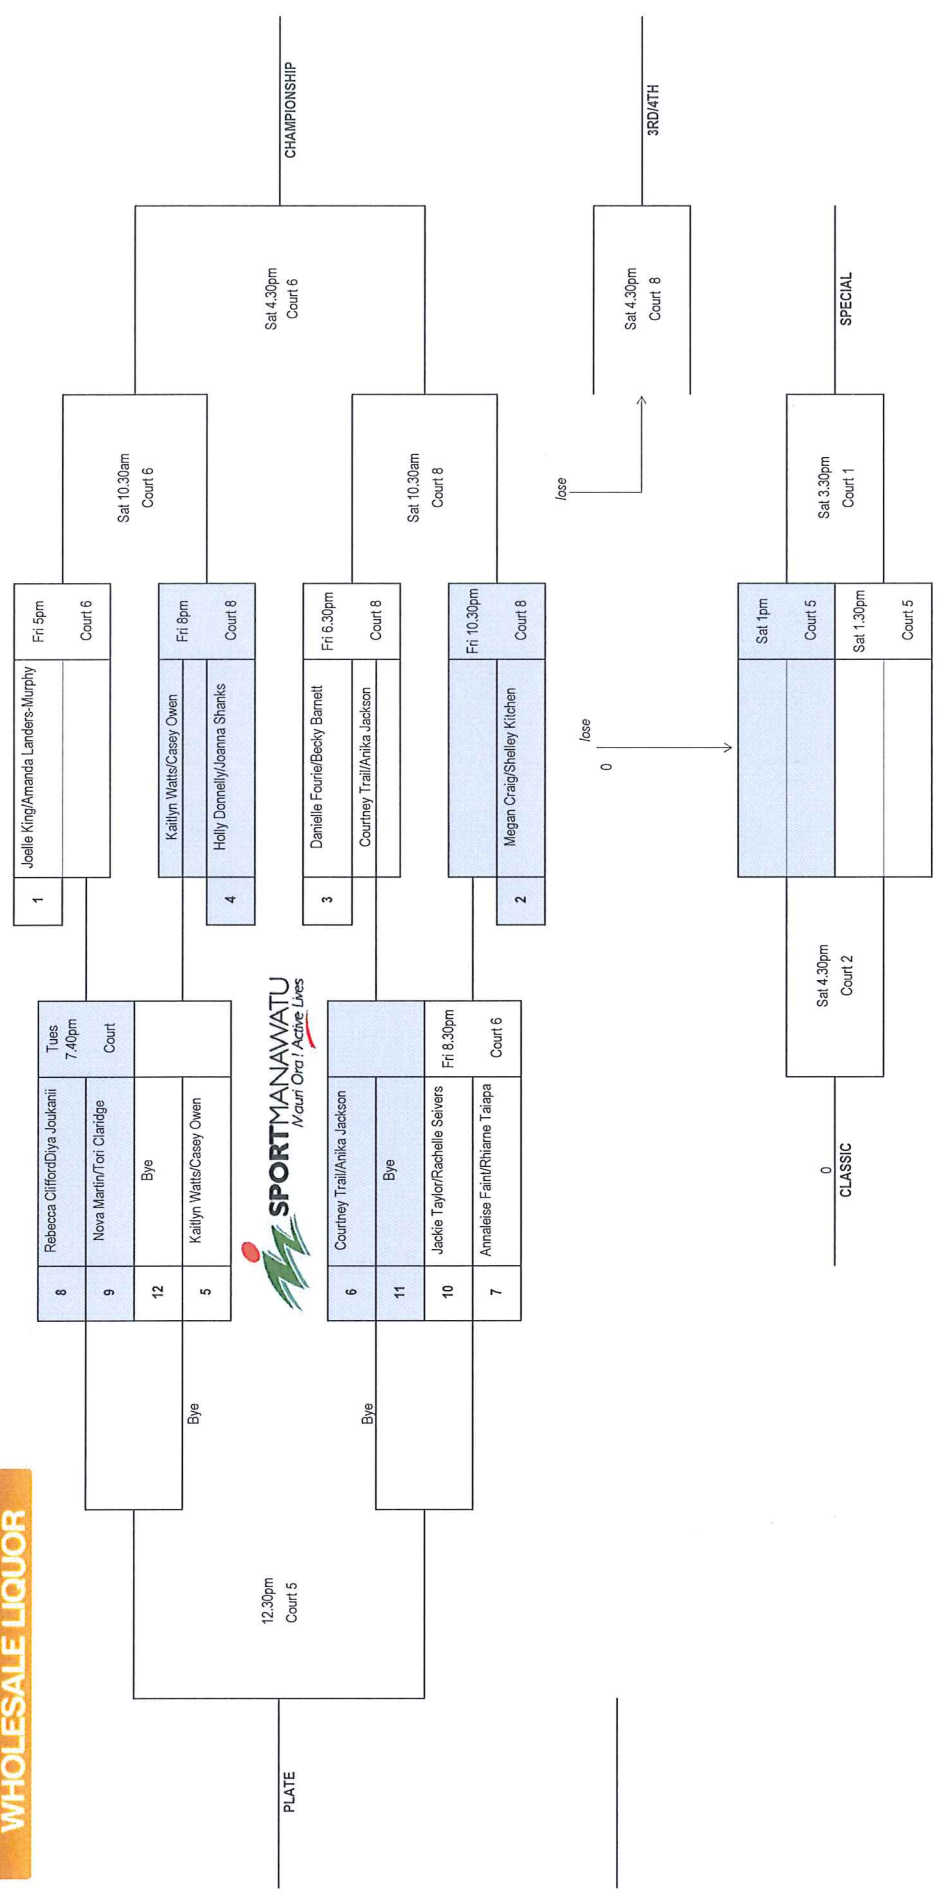

BIG BARREL 2016 NZ DOUBLES
SPORT MANAWATU WOMENS OPEN

**BIG BARREL 2016 NZ DOUBLES
BNZ MIXED OPEN**

SEED	NAMES	TIMES
1	Even Williams/Joelle King	Fri 6pm Court 6
16	Ed Burston/Rachelle Stivers	Sat 11.30am Court 6
9	Victor Romero/Danielle Foutie	Fri 7pm Court 6
8	Sam Atkins/Joanna Shanks	Fri 6.30pm Court 6
5	Zac Millar/Emma Millar	Fri 6.30pm Court 6
12	Jason Fletcher/Sally Stantall	Fri 7.30pm Court 6
13	James Gould/Nick Gibbs	Fri 7.30pm Court 6
4	Scott Galloway/Shelley Kitchen	Fri 4pm Court 6
3	Ben Grindrod/Megan Craig	Fri 6pm Court 6
14	Jordan Bell/Amanda Iain	Fri 8pm Court 6
11	Alan Bailey/Courtney Trol	Fri 8pm Court 6
6	Willy Bicknell/Becky Barnett	Tue 8.40pm Court 6
7	Kashi Shuja/Holly Donnelly	Fri 6pm Court 6
10	Stephen Bennett/Rebecca Clifford	Fri 6pm Court 6
15	DafNiles/Jackie Taylor	Fri 6pm Court 6
2	Lance Beckles/Amanda Lander-Murphy	Fri 6pm Court 6

BIG BARREL 2016 NZ DOUBLES

SOS MENS 35+

BIG BARRELL 2016 NZ DOUBLES
COPTHORNE NZ WOMEN 35+

Copthorne
PALMERSTON NORTH

BIG BARRELL 2016 NZ DOUBLES
RUTHERFORD FITNESS MEN 50+

Time	Seed	Name	Winners
Friday 7pm Court 8	1	Mark Millar/Rob Walker	
	6	Keith Hughes/Stuart Hilton	
Friday 7.30pm Court 8	2	Richard Hoare/Nick Mita	
	5	Glen Dunnett/Dave McLeod	
Tuesday 8.10pm Court	3	Mark Gunning/Rob Brownrigg	
	4	Ed Burston/Rick Pene	

Winners to Championship, Losers to Plate

Time	Court	Winners
Sat 9am	Court 6	
Sat 12.30pm	Court 6	
Sat 3pm	Court 6	

Time	Court	Winners
Sat 9.30am	Court 5	
Sat 2pm	Court 5	
Sat 4.30pm	Court 1	

BIG BARREL 2016 NZ DOUBLES MENS SOCIAL