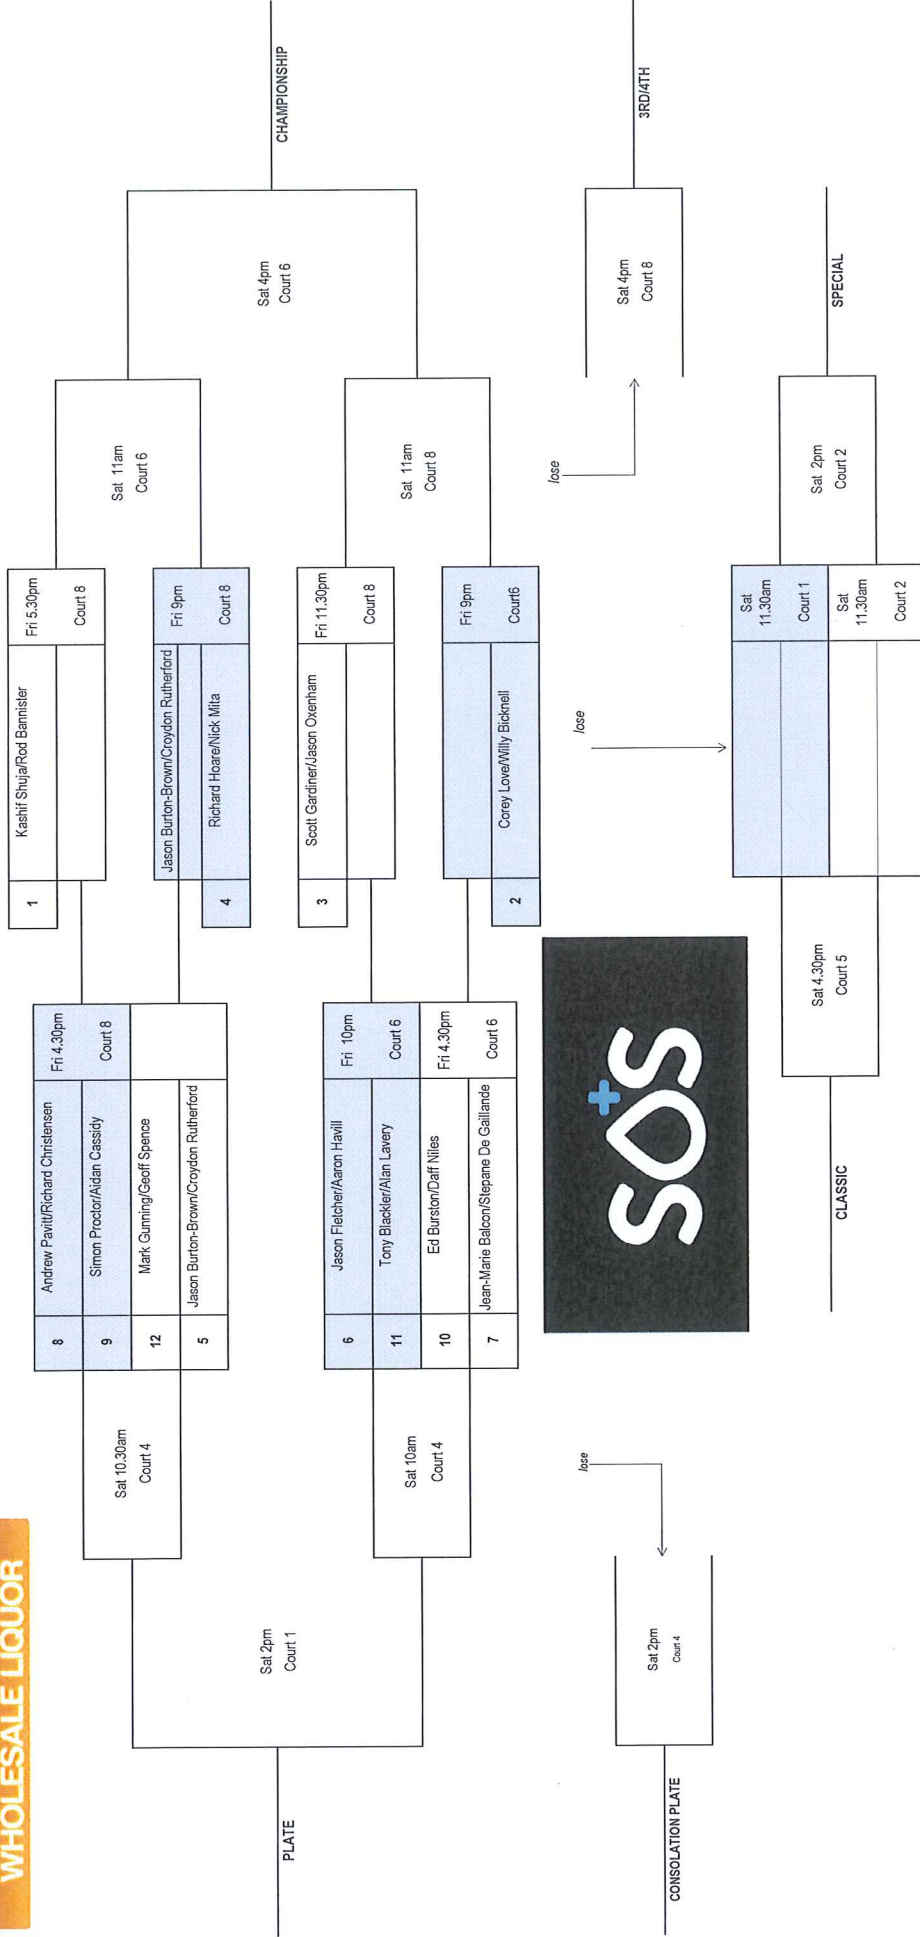

BIG BARREL 2016 NZ DOUBLES

SOS MENS 35+